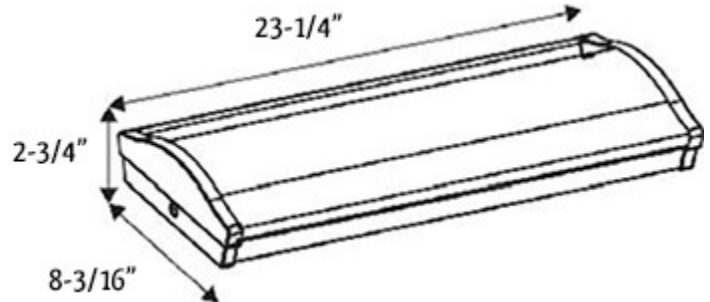

DIMENSIONS:

23-1/4" (L) x 8-3/16" (W) x 2-3/4" (H)

WA-2FT-25W-50K-D

WA-2FT-25W-40K-D

WA-2FT-25W-35K-D

LED WRAP-AROUND LIGHT

The LED Wrap-Around Light is a cost-effective, energy-efficient utility lighting fixture for surface-mount applications such as corridors, stairwells, public rooms, schools, hospitals, and utility areas.

ELECTRICAL SPECIFICATIONS:

- Voltage: 120-277VAC 50/60Hz
- Wattage: 25W
- Power factor: >0.9
- Efficacy: 100LM/W

HOUSING SPECIFICATIONS:

- Cold Rolled Steel with (White) powder coated finish
- Opal PC lens
- Operating temperature: -22°F~107.6°F
- Lifespan: 50000 Hrs.
- IP rating: Dry Locations Only